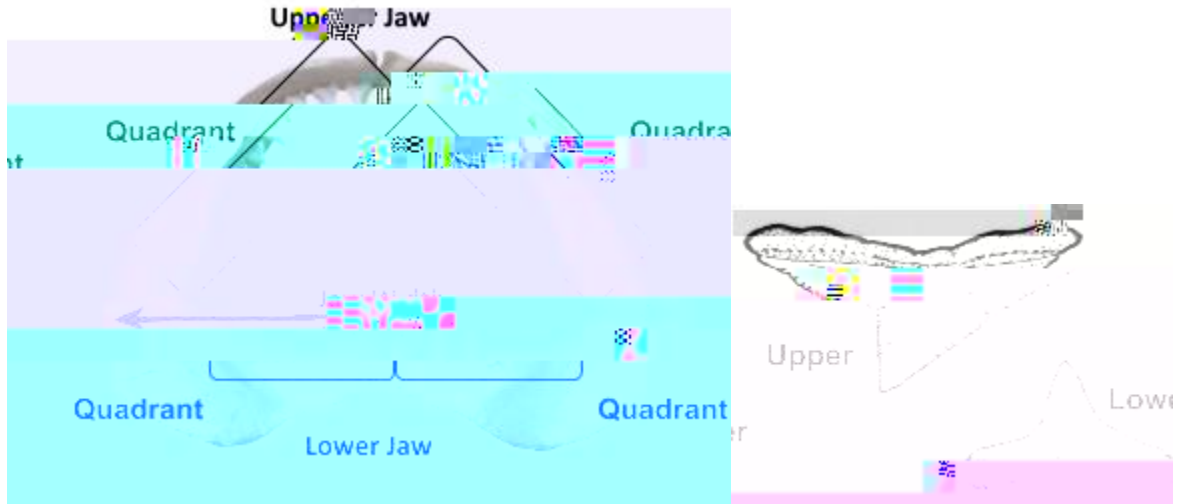

Tooth and Jaw Information:

There are 30-32 front row teeth in the upper jaw and 30 front row teeth in the lower jaw. Lower teeth have wide bases and short cusps.

Where did these jaws come from?

Jaws were relinquished to the U.S. Fish & Wildlife Service from companies attempting to import species protected under the U.S. Endangered Species Act and Convention on International Trade in Endangered Species. These jaws were then entrusted to the Shark Lab at California State University Long Beach to be used for educational purposes.

What does the Shark Lab do?

Dr. Chris Lowe and his students in the Shark Lab study the physiological and behavioral ecology of